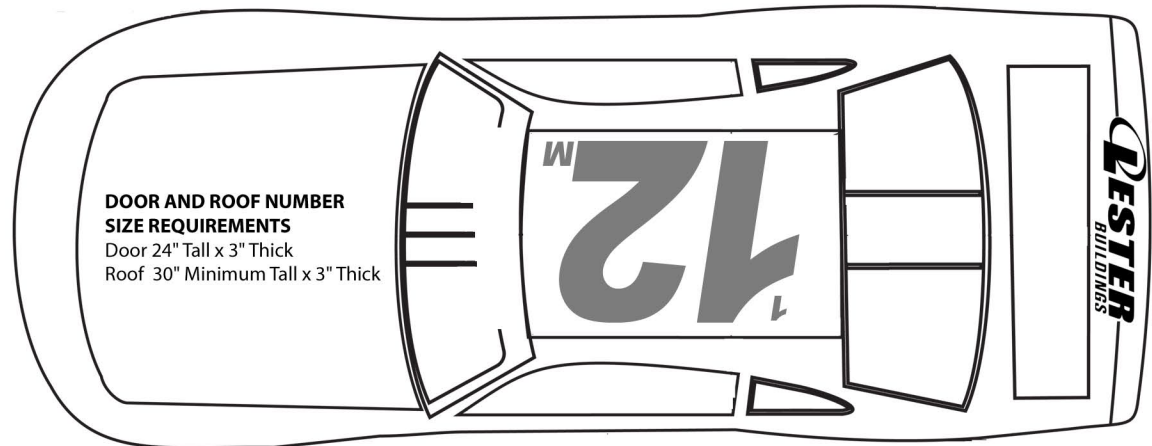

Uniform Patches Uniform Embroidery Logos are available on our web site for download. Logos must appear on uniform prior to race event.

2012 ASA MIDWEST TOUR DRIVER UNIFORM LAYOUT

- ASA MIDWEST TOUR** Left Chest - Top
- SCAG** Left Chest - Middle
- ECHO** Left Chest - Middle
- ASA RACING** Left Chest - Bottom
- HOOSIER** Right Chest - Top
- SUNOCO** Right Chest - Middle
- LESTER** Right Chest - Bottom
- SUNOCO DRIVEN** Left Arm

**AMERICAN SPEED ASSOCIATION
MIDWEST TOUR**

PRESENTED BY

DISPLAY OF LAST NAME IS MANDATORY

2012 ASA MIDWEST TOUR CONTINGENCY DECAL LAYOUT

LAST UPDATED - 05.01.12

Decal Policy: All participating cars in ASA Midwest Tour sanctioned events are required to display ALL decals in their assigned locations as outlined by the 2012 ASA Midwest Tour Decal Placement Sheet. Decals MUST be in place prior to any on-track appearance at an ASA Midwest Tour event. Failure to comply with the decal placement assignment subjects the entrant to fine, loss of points and/or prize monies, probation and/or suspension.