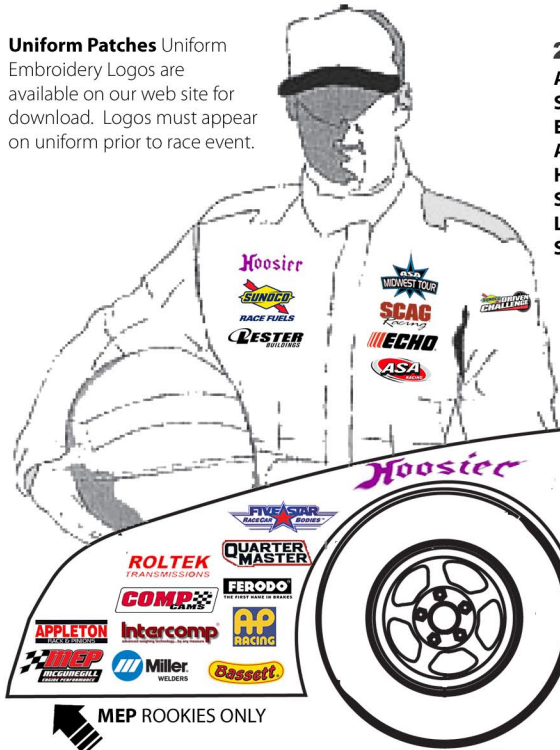

Uniform Patches Uniform Embroidery Logos are available on our web site for download. Logos must appear on uniform prior to race event.

2012 ASA MIDWEST TOUR DRIVER UNIFORM LAYOUT

- ASA MIDWEST TOUR** Left Chest - Top
- SCAG** Left Chest - Middle
- ECHO** Left Chest - Middle
- ASA RACING** Left Chest - Bottom
- HOOSIER** Right Chest - Top
- SUNOCO** Right Chest - Middle
- LESTER** Right Chest - Bottom
- SUNOCO DRIVEN** Left Arm

**AMERICAN SPEED ASSOCIATION
MIDWEST TOUR**

PRESENTED BY

DISPLAY OF LAST NAME IS MANDATORY

2012 ASA MIDWEST TOUR CONTINGENCY DECAL LAYOUT

LAST UPDATED - 05.01.12

Decal Policy: All participating cars in ASA Midwest Tour sanctioned events are required to display ALL decals in their assigned locations as outlined by the 2012 ASA Midwest Tour Decal Placement Sheet. Decals MUST be in place prior to any on-track appearance at an ASA Midwest Tour event. Failure to comply with the decal placement assignment subjects the entrant to fine, loss of points and/or prize monies, probation and/or suspension.