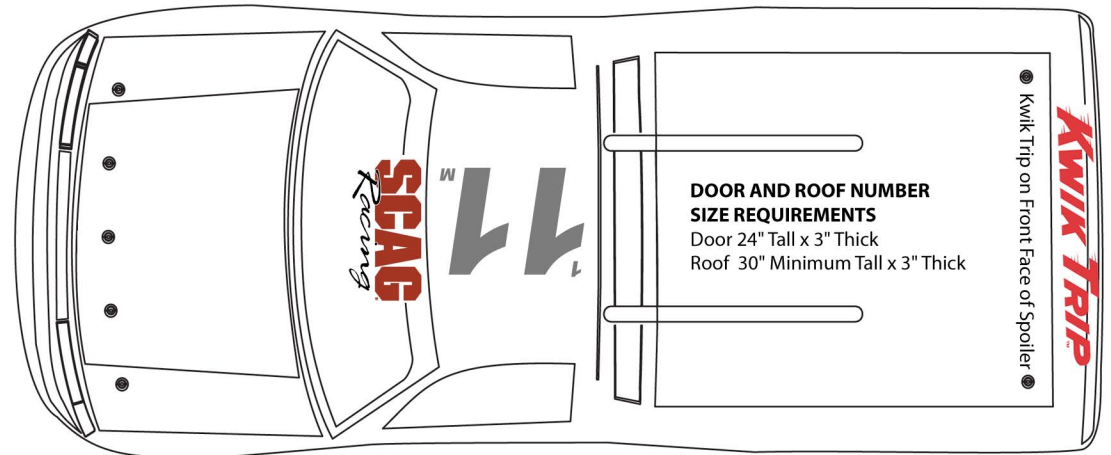

Uniform Patches Uniform Embroidery Logos are available on our web site for download. Logos must appear on uniform prior to race event.

2011 ASA MIDWEST TRUCK TOUR DRIVER UNIFORM LAYOUT

- ASA MIDWEST TRUCK TOUR Left Chest - Top
- KWIKTRIP RACING Left Chest - Middle
- ECHO Left Chest - Middle
- ASA RACING Left Chest - Bottom
- SCAG POWER Right Chest - Top
- HOOSIER Right Chest - Middle
- SUNOCO Right Chest - Bottom

SCAG
Racing

ASA MIDWEST TRUCK TOUR

DISPLAY OF LAST NAME IS MANDATORY

2011 ASA MIDWEST TRUCK TOUR CONTINGENCY DECAL LAYOUT

Decal Policy: All participating cars in ASA Midwest Truck Tour sanctioned events are required to display ALL decals in their assigned locations as outlined by the 2011 ASA Midwest Truck Tour Decal Placement Sheet. Decals MUST be in place prior to any on-track appearance at an ASA Midwest Truck Tour event. Failure to comply with the decal placement assignment subjects the entrant to fine, loss of points and/or prize monies, probation and/or suspension.